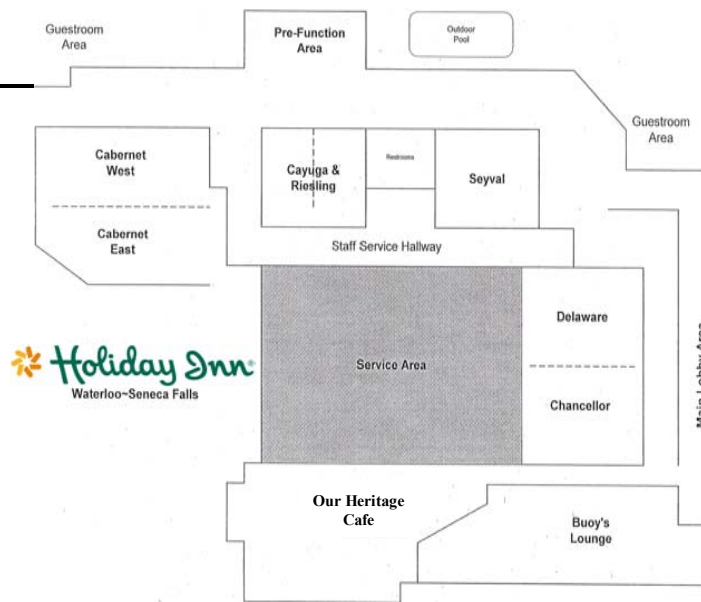

Meeting Room Overview

The Holiday Inn Waterloo offers over 9,000 square feet of versatile meeting and banquet space. Our attentive and courteous staff stand ready to attend to your banquet, reception, meeting, or convention. We offer varied breakfast, lunch, dinner and coffee break menus that can be customized to your needs. Our professional sales staff are anxious to make your next function a success.

Meeting Room Details

Meeting Room Capacities by Layout

Rooms identified by gray text and with a † symbol are partition rooms.

Meeting Room	Theatre Style	Classroom/Schoolroom Style	Conference/Boardroom Style	U-shape Style	Hollow Square Style	Banquet Style	Reception Style
Chancellor Ballroom	450	225	113	90	200	300	300
† Delaware Room	225	100	45	35	40	150	125
† 2/3 Chancellor	300	125	60	50	60	225	150
† 1/3 Delaware	175	50	35	25	30	125	100
Cabernet Ballroom	200	125	63	67	111	175	275
† Cabernet East	100	75	60	40	50	100	100
† Cabernet West	75	54	40	30	30	48	75
Cayuga/Riesling	50	36	25	15	20	48	40
† Cayuga	25	18	15	10	14	24	20
† Riesling	25	18	15	10	14	24	20
Seyval	50	36	20	25	30	48	45

Visit Our Web Site at WWW.HIWATERLOO.COM

Visit Our Web Site at
www.hiwaterloo.com

**WATERLOO/SENECA FALLS NY
 IN THE HEART OF THE FINGER LAKES WINE COUNTRY**

Your first stop for quality, service and location.

**ARRIVE FOR YOUR MEETING...
 STAY FOR OUR AMENITIES.**

Located 3.5 miles south of the New York State Thruway at Exit 41

Located at 2468 NYS Route 414 in Waterloo, NY.

Holiday Inn Waterloo/Seneca Falls
 2468 NYS Route 414 • Waterloo, New York 13165
Toll Free: (800) 465-4329 or (800) HOLIDAY
 Telephone Hotel Direct: (315) 539-5011 • Fax: (315) 539-8355
www.hiwaterloo.com • www.ourheritagecafe.com