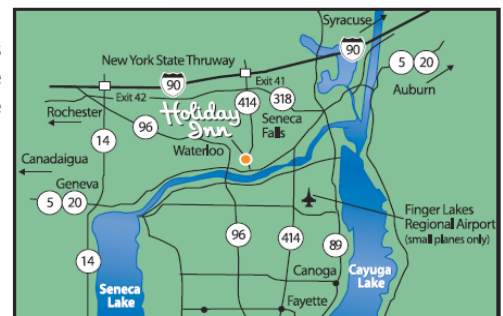

Visit Our Web Site at WWW.HIWATERLOO.COM

Visit Our Web Site at
www.hiwaterloo.com

**WATERLOO/SENECA FALLS NY
 IN THE HEART OF THE FINGER LAKES WINE COUNTRY**

Your first stop for quality, service and location.

- Area Attractions/Things To Do: Finger Lakes Wineries, Waterloo Premium Outlets, Cayuga/Seneca Lake State Parks, Montezuma National Wildlife Refuge, Finger Lakes Gaming & Race Track, Bass Pro Shop, National Women's Hall of Fame, Sampson Memorial Museums, Peter Whitmer Farm, Rose Hill Mansion, Nearby Golf, Watkins Glen International Race Way.

**ARRIVE FOR YOUR MEETING...
 STAY FOR OUR AMENITIES.**

Located 3.5 miles south of the New York State Thruway at Exit 41

Located at 2468 NYS Route 414 in Waterloo, NY.

Holiday Inn Waterloo/Seneca Falls
 2468 NYS Route 414 • Waterloo, New York 13165
Toll Free: (800) 465-4329 or (800) HOLIDAY
 Telephone Hotel Direct: (315) 539-5011 • Fax: (315) 539-8355
www.hiwaterloo.com • www.ourheritagecafe.com